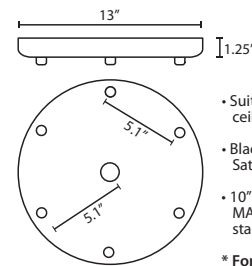

T36X 6 LIGHT ROUND CANOPY

- Suitable for sloped ceilings
- Black, Bronze or Satin Nickel
- 10" Dia. shades MAX, with staggered heights
- For larger diameter glasses, Stemhooks are required for spacing