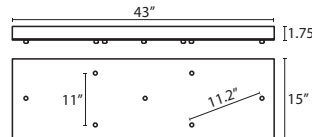

T37V 7 LIGHT BAR CANOPY

- Suitable for sloped ceilings
- Black, Bronze or Satin Nickel
- 20" Dia. shades MAX, with staggered heights
- For larger diameter glasses, Stemhooks are required for spacing