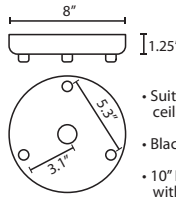

MULTIPOINT CANOPY OPTIONS FOR CORD PENDANTS

T33X 3 LIGHT ROUND CANOPY

- Suitable for sloped ceilings
- Black, Bronze or Satin Nickel
- 10" Dia. shades MAX, with staggered heights
- For larger diameter glasses, Stemhooks are required for spacing