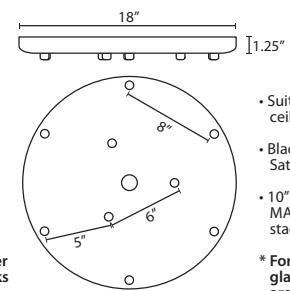

T39X 9 LIGHT ROUND CANOPY

- Suitable for sloped ceilings
- Black, Bronze or Satin Nickel
- 10" Dia. shades MAX, with staggered heights
- For larger diameter glasses, Stemhooks are required for spacing

T33V 3 LIGHT BAR CANOPY

- Suitable for sloped ceilings
- Black, Bronze or Satin Nickel
- 20" Dia. shades MAX, with staggered heights
- For larger diameter glasses, Stemhooks are required for spacing