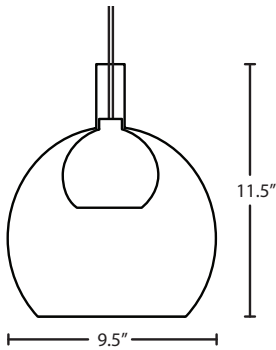

BENJI

120V PENDANTS

location:
DAMP

SPECIFICATIONS:

DESCRIPTION

Cord-hung pendant with European glass shade and inner wood diffuser.

LAMPING

LED: 9W Replaceable source, 120V, CL dimmable, 90+ CRI, 3000°K CCT, 800 lumens, 30,000 hours. Lamp included. (Additional Color Temperatures available, including 3500°K and 4000°K)

DIFFUSER

Shade shall be of glass in various decors with inner wood diffuser. 9.5" Dia. x 11.5" H

SUSPENSION

Cord-hung: 10' SVT-type cord, complete with 5" decorative sleeve at the sockholder. Jacket coordinates with metal finish. Plated stamped steel construction. Black, Bronze or Satin Nickel. See next page for mult light options.

MOUNTING

Installs directly to a 4" octagonal ceiling box. Suitable for sloped ceilings.

LABELS

UL or ETL Listed. Suitable for Damp Locations (interior use only). Consult factory concerning lower wattage labeling for energy requirements.

Project Information:

For ordering information, see next page

All dimensions provided are nominal. Allowance must be made for dimensional tolerance in handcrafted glasses.

REV 7/22