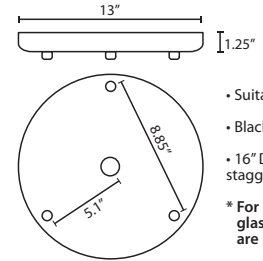

DIFFUSER

Shade shall be of glass in various decors with inner wood diffuser. 9.5" Dia. x 11.5" H

SUSPENSION

Cord-hung: 10' SVT-type cord, complete with 5" decorative sleeve at the sockholder. Jacket coordinates with metal finish. Plated stamped steel construction. Black, Bronze or Satin Nickel. See next page for mult light options.

T33XL 3 LIGHT LARGE ROUND CANOPY

- Suitable for sloped ceilings
- Black, Bronze or Satin Nickel
- 16" Dia. shades MAX, with staggered heights
- * For larger diameter glasses, Stemhooks are required for spacing