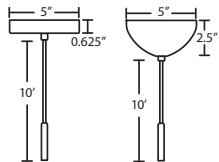

PENDANT OPTIONS:

1JT / 1JC / J CORD-HUNG PENDANT

- Flat (1JT) or Dome (1JC) Canopy styles. Dome style allows adjustment without cutting cord.
- "J" option is pendant less canopy for multipoint canopy (options to the right)
- Suitable for sloped ceilings
- Cord: 10' SVT, 5" sleeve at socketholder
- Also available in 15'
- Black, Bronze or Satin Nickel
- Cord Sleeves are available in 18" lengths

ACCESSORIES:

LONGER CORD LENGTHS:

Longer cord length of 15' available. Add an "L" to the end of the item number, i.e. 1JC-169707-SN-L.

LOW WATTAGE LABELING:

Incandescent fixture supplied with 16 watt relamp label.

Add an "LW" to the end of the item number, i.e. 1JC-169707-SN-LW.

CORD SLEEVES:

If concealing the cord is desired on a Cord-hung Pendant, order our 0.25" dia. metal sleeves. Each sleeve is 18" long and may be field cut.

- **T118-BK** Black
- **T118-BR** Bronze
- **T118-SN** Satin Nickel

STEMHOOKS:

Suspension hooks allow cord drops to be placed wherever desired. Suitable for sloped ceilings or for greater multilight spacing

- **T103BK** Black
- **T103BR** Bronze
- **T103SN** Satin Nickel

HOW TO ORDER A MULTILIGHT FIXTURE

Order your canopy with the selected 120V multi light pendants (indicated by "B" or "J" prefix) for the complete fixture:

Example: 1x T33X-SN (3 Light Round Canopy)

1x J-BENJICLNA-SN (Benji Pendant in Clear/Natural)

1x J-BENJISMNA-SN (Benji Pendant in Smoke/Natural)

1x J-BENJIBLNA-SN (Benji Pendant in Blue/Natural)